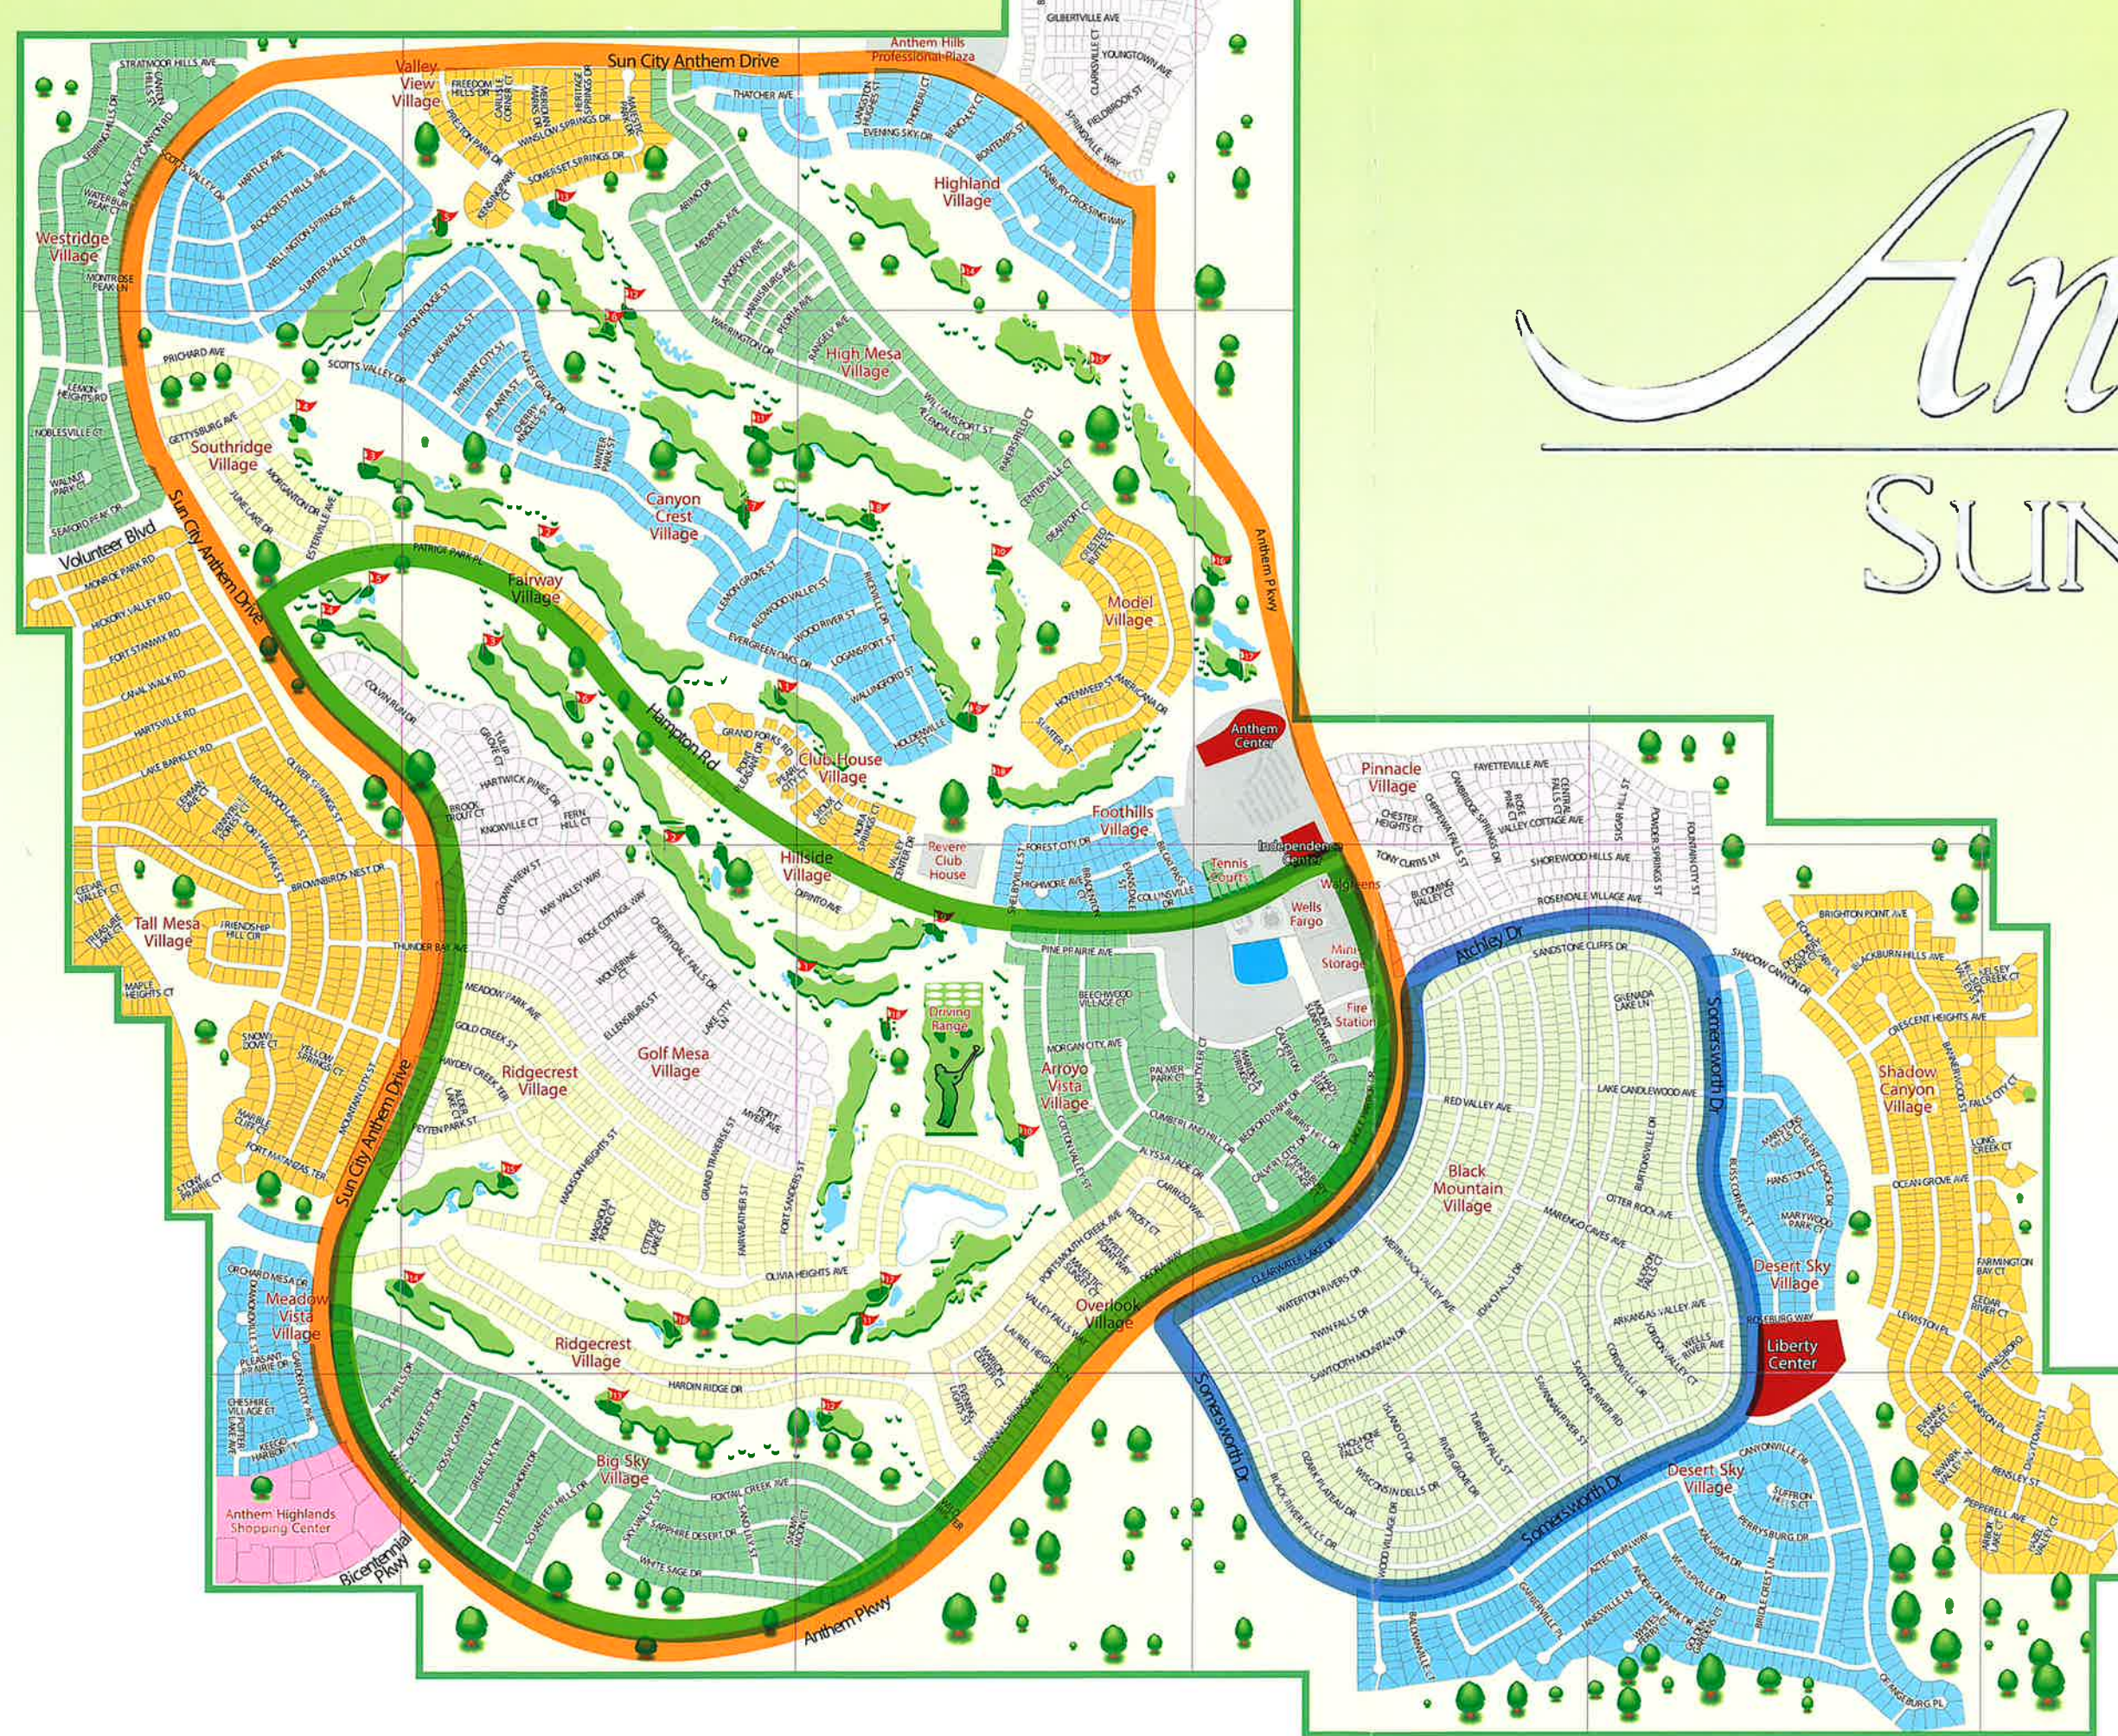

Anthem

SUN CITY

Map Ledger

- **Blue Trail = Liberty Center Fitness Trail**
  2.8 miles
- **Green Trail = Anthem Short Fitness Trail**
  5.3 miles
- **Orange Trail = Anthem Long Fitness Trail**
  6.8 miles

Trails have markers placed along their entirety in approximate quarter-mile increments.

© 2011 MARCOA Publishing, Inc.
P.O. Box 509100
San Diego, California 92150-9100
(858) 695-9600 • www.marcoa.com